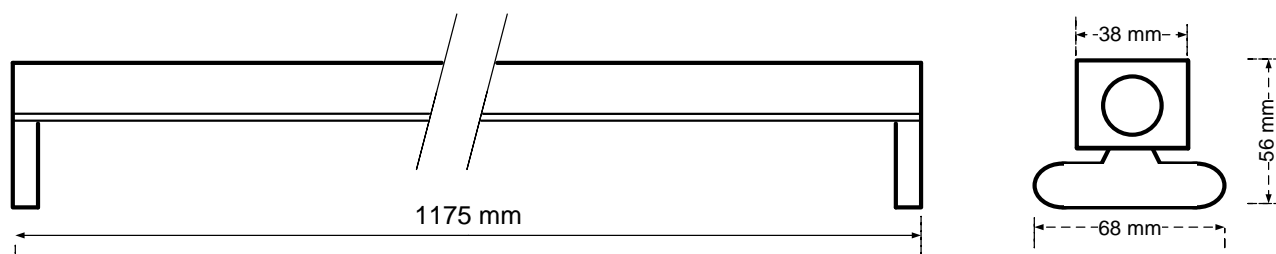

805-133

General Information

Order Code	805-133
Product Description	CYFELCO B T5 2X28W DIM
Application	Offices, shops, educational and public centres, etc.
Installation	Ceiling Surface Mounted Luminaire
Luminaire type	Slim Line Batten for T5 Lamps
Light Source	T5 Fluorescent Tube
Number of light sources	2 pcs (not included)
Gear	Vossloh-Schwabe Dimmable Electronic Ballast (HF)
Dimming	Dimmable
Standards	2014/30/EU Electromagnetic Compatibility Directive 2014/35/EU Low Voltage Directive
CE mark	Yes
Warranty	X years

Electrical Data

Lamp Power	28 W
Input voltage	220-240 V
Input Frequency	50-60 Hz
Protection class	Class I

Mechanical Characteristics

Housing Material	Sheet steel 0,5mm
Surface Finish	White powder coating (RAL 9003)
Ingress protection code	IP 20 [Finger-protected]
Mechanical impact protection code	IK03
Dimensions LxWxH	1175x38x56mm

Logistics

Packing	1 pc per resistant carton
Net weight	xx kg
Gross weight	xx kg
Volume	Xx m ³

Dimensional Drawing

ELMASCO INDUSTRIES S.A.

Head Office : 44 K. Palama, 14343 N. Chalkidona, Athens, Greece

Production Plant : Ag. Adrianos, 21100 Nafplio, Greece